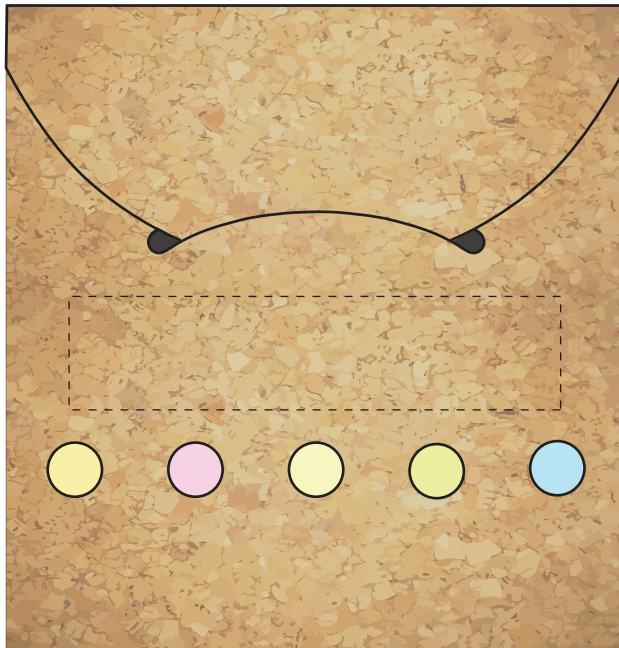

Your Ref:	Quantity:	Product Code: SS1296
Our Ref:	Version: 1	Product Colour:

PRINTING CONCERNS:**PRODUCT INFO:**

We stock this item in the following colours

PANTONE REFERENCE(S)
 Full Colour Printing

ARTWORK SCALE 100%
Max Digital Print area: 65mm x 45mm

Product Image for visualisation
- colours may vary

ARTWORK SCALE 100%
Max Digital Print area: 65mm x 15mm

ARTWORK SCALE 100%

The dashed line is to demonstrate print area and will not appear on your printed item